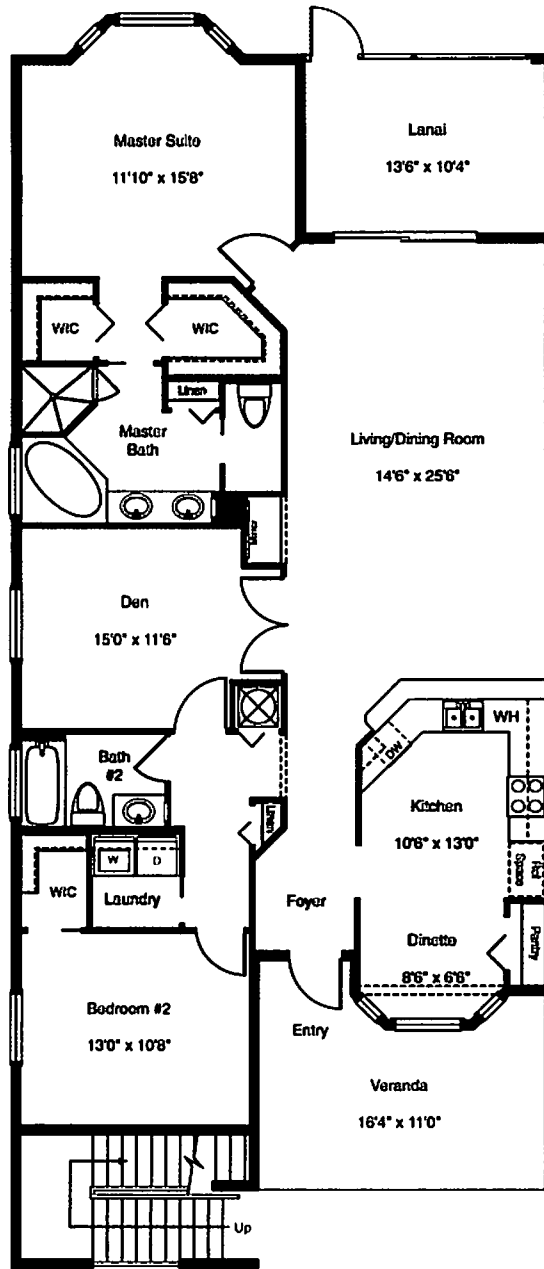

ABBEY

2 Bedrooms | 2 Baths | Den | 1-Car Garage

1,661	Sq. Ft. AC
175	Sq. Ft. Veranda
152	Sq. Ft. Lanai
10	Sq. Ft. Entry
1,998	Sq. Ft. Total

Yes, it's included

LENNAR.COM