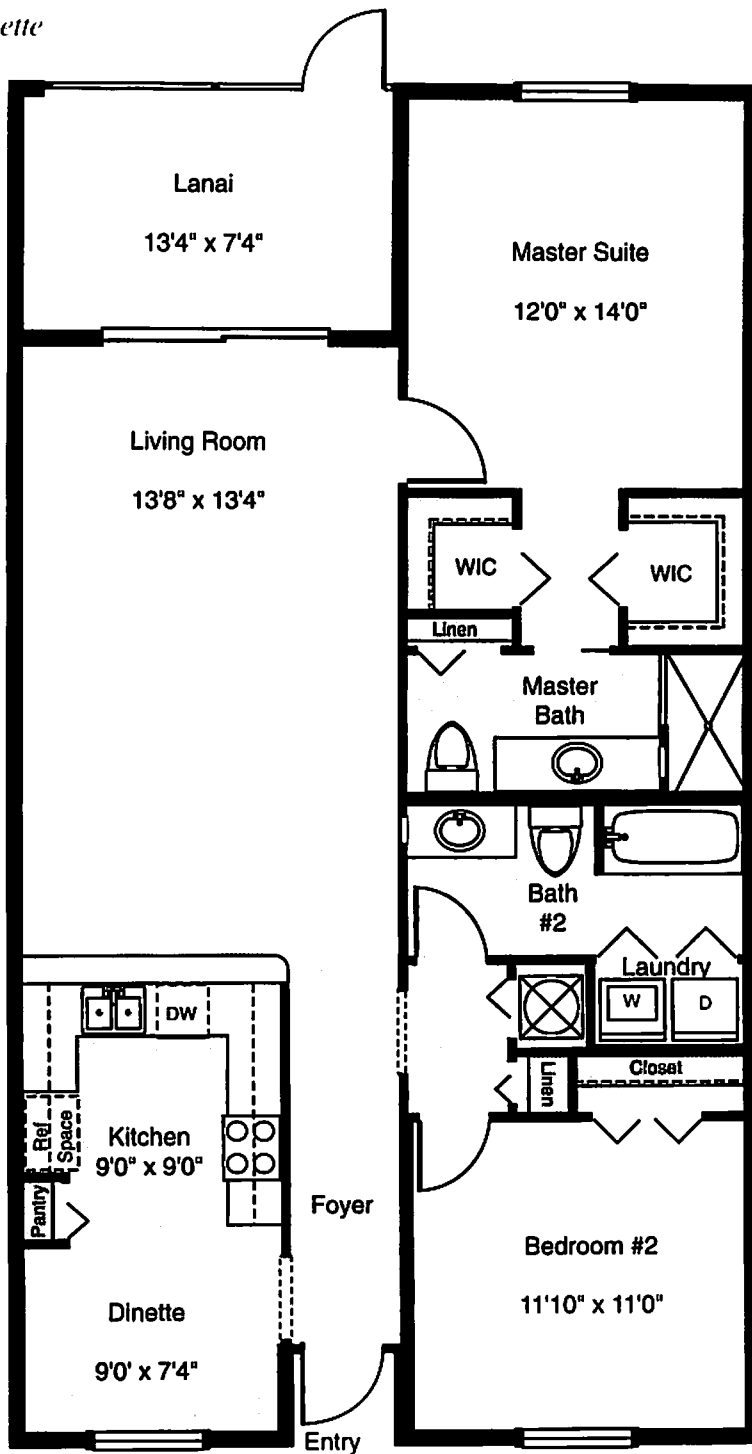

THE ASHBURY

2 Bedrooms | 2 Baths | Dinette

1,194 Sq. Ft. A/C
112 Sq. Ft. Lanai
12 Sq. Ft. Entry

1,318 Sq. Ft. Total

Yes, it's included

LENNAR.COM