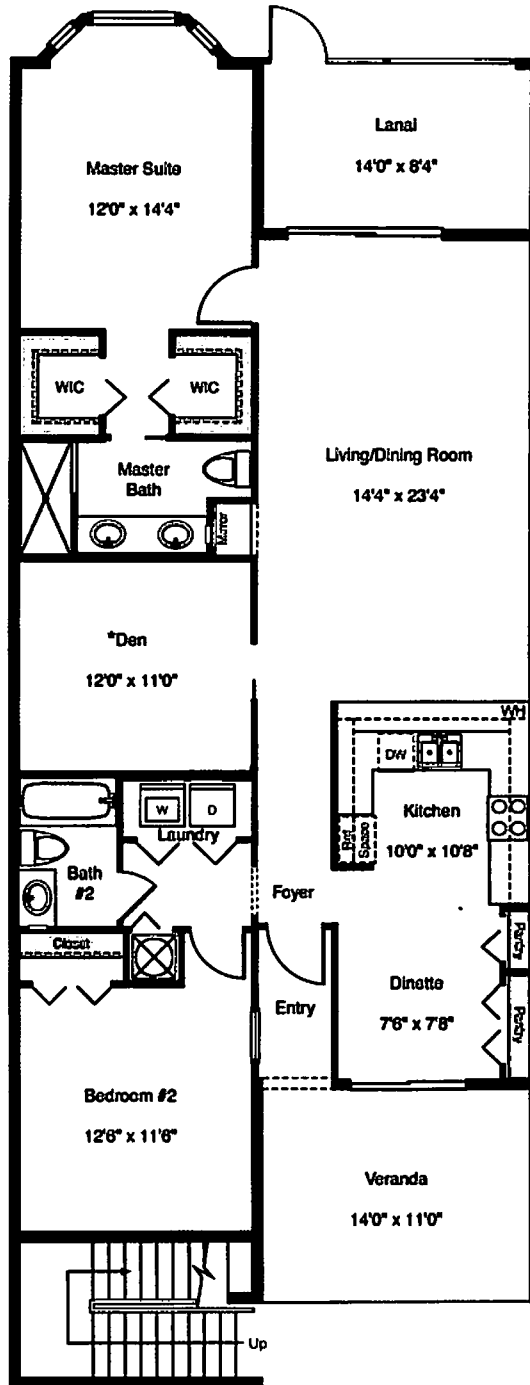

BARRINGTON

2 Bedrooms | 2 Baths | Den | 1-Car Garage

1,414 Sq. Ft. AC
146 Sq. Ft. Veranda
126 Sq. Ft. Lanai
31 Sq. Ft. Entry

1,717 Sq. Ft. Total

Yes, it's included

LENNAR.COM