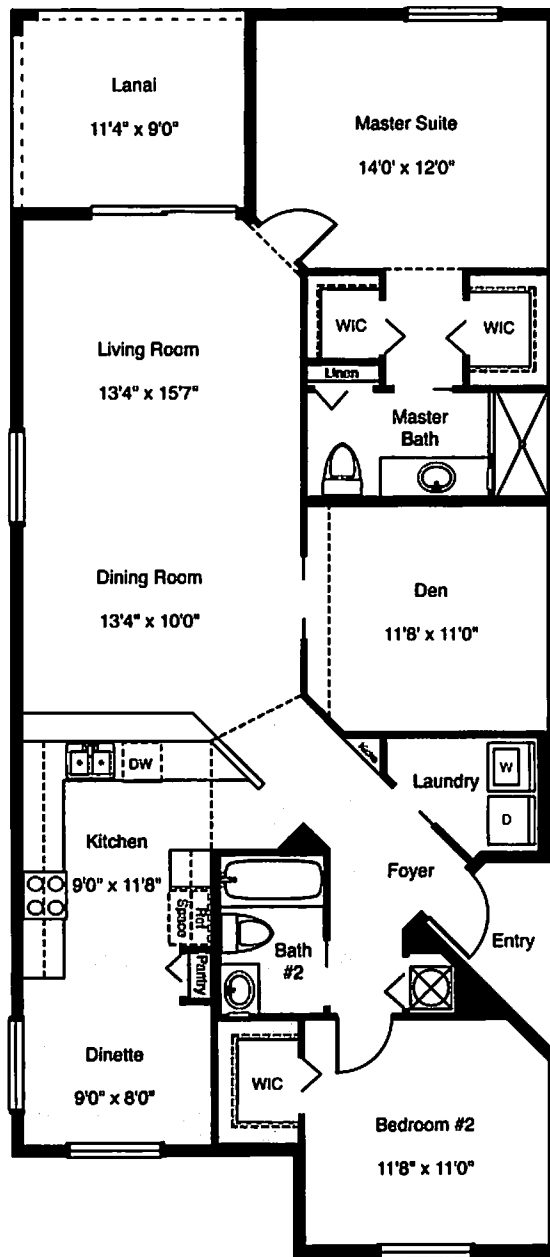

THE COLONADE

2 Bedrooms | 2 Baths | Great Room | Den

1,408	Sq. Ft. A/C
102	Sq. Ft. Lanai
34	Sq. Ft. Entry
1,544	Sq. Ft. Total

Yes, it's included

LENNAR.COM